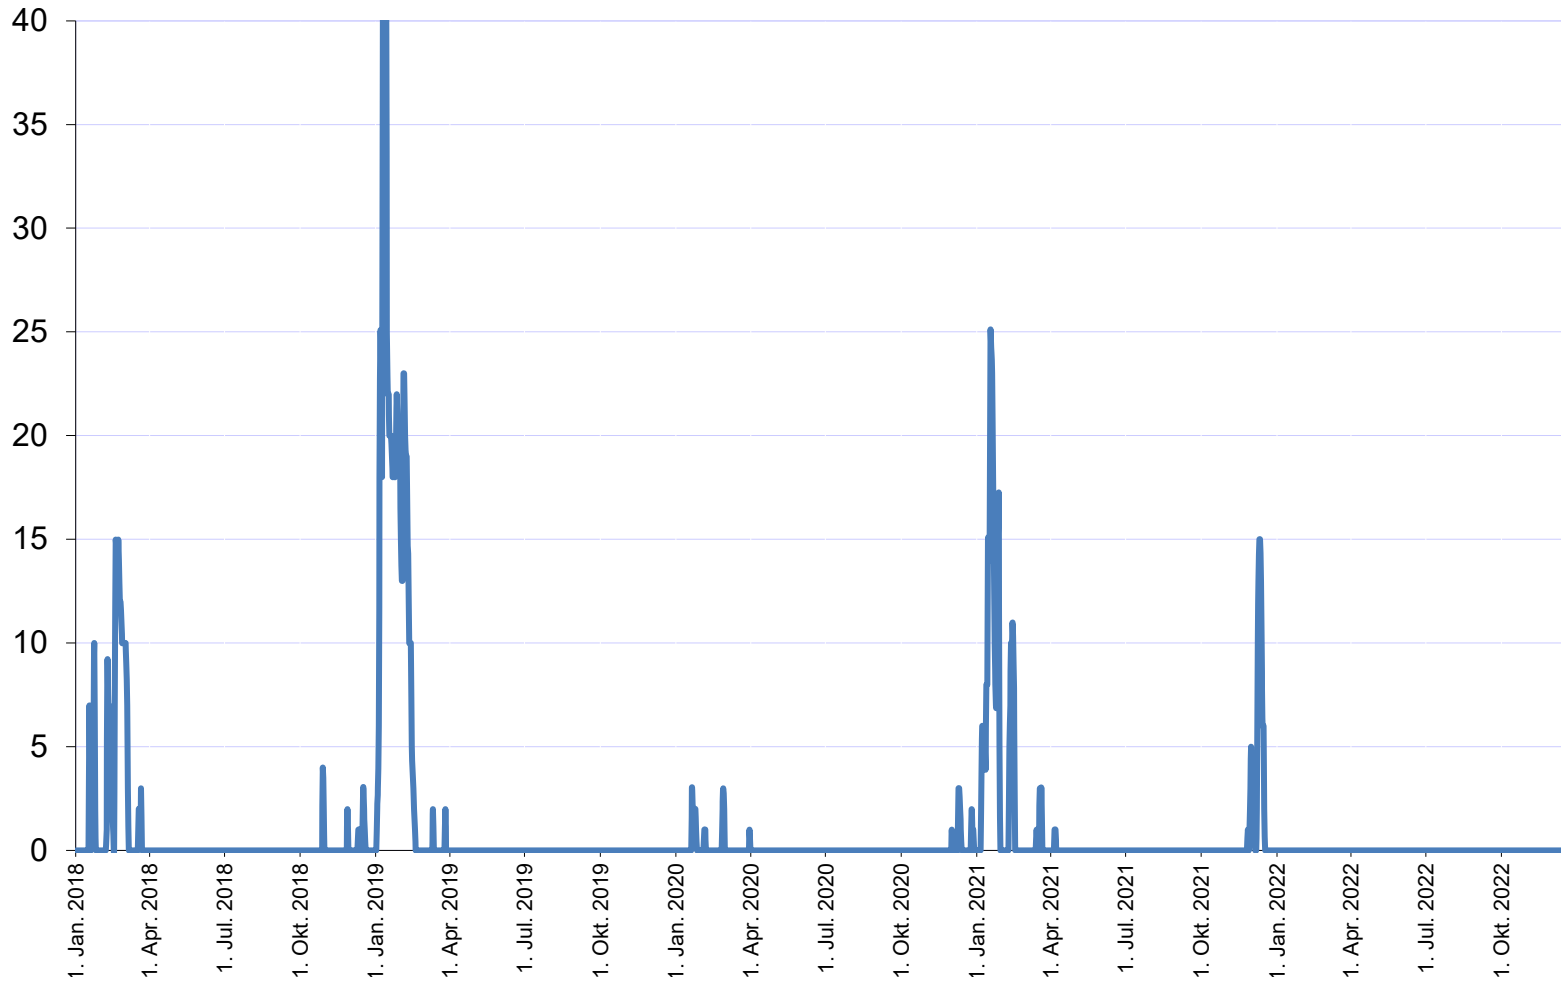

Wetterstation Mindelheim Schneehöhen 2018 - 2022

Schneehöhe
in cm